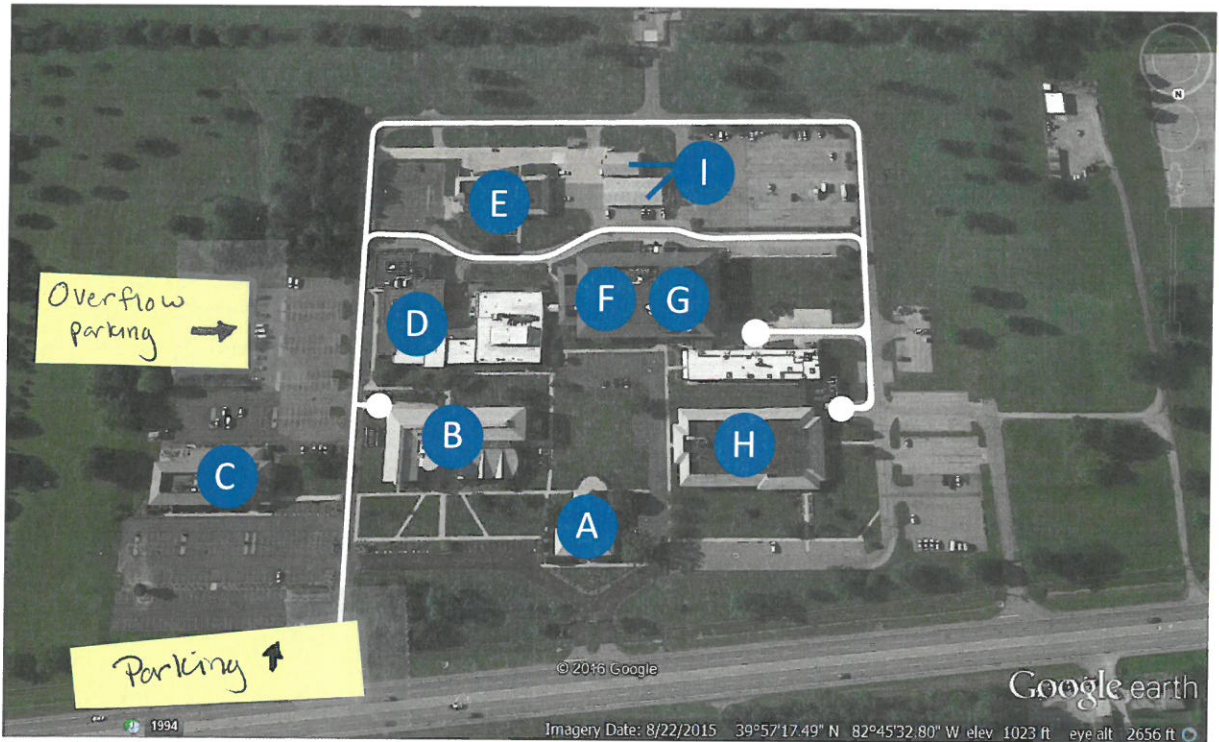

Department of Agriculture

8995 E. Main St.
Reynoldsburg, OH 43068

614-728-6201

www.agri.ohio.gov

From the North

I-70 S to I 70 E. Follow I-270 to the Main St./Reynoldsburg exit. Travel east on Main St. through Reynoldsburg to the department complex on the right (S).

From the East

I-70 West to St. Rt. 256/Reynoldsburg exit. Travel N on St. Rt. 256 to a five-way stop. Take Graham Rd., which angles to the right from the intersection. Travel N on Graham Rd. to Main St. and turn right (E). Take Main St. (E) to the department complex on the right (S).

From the South

I-70 N to I-270 E. Travel on I-270 E to the Main St./Reynoldsburg exit. Travel E on Main St. through Reynoldsburg to the department complex on the right (S).

From the West

I-70 E to St. Rt. 256/Reynoldsburg exit. Travel north on St. Rt. 256 to a five-way stop. Take Graham Rd., which angles to the right from the intersection. Travel N on Graham Rd. to Main St. and turn right (E). Take Main St. E to the department complex on the right (S).

Meeting Location

Delivery Route

Directions