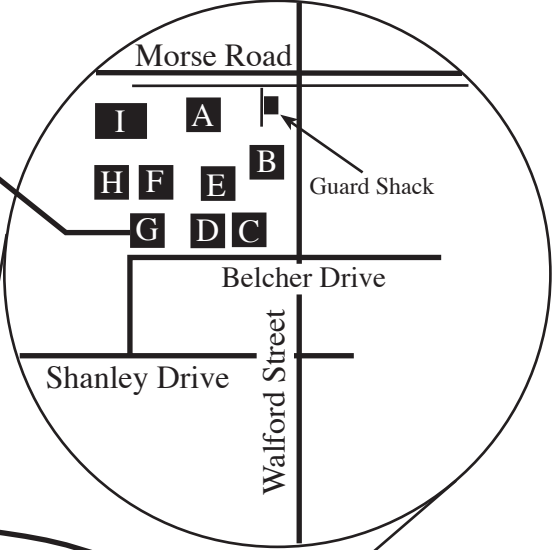

WILDLIFE CENTRAL OFFICE
20 45 Morse Road, Bldg. G
Columbus, Ohio 43229-6693
Telephone: (614) 265-6300

DON SCOTT (OSU) AIRPORT
ODOT, Division of Aviation
2829 W. Dublin-Granville Road
Worthington, Ohio 43085
Telephone: (614) 466-4563

WILDLIFE DISTRICT ONE
1500 Dublin Road
Columbus, Ohio 43215
Telephone: (614) 644-3925