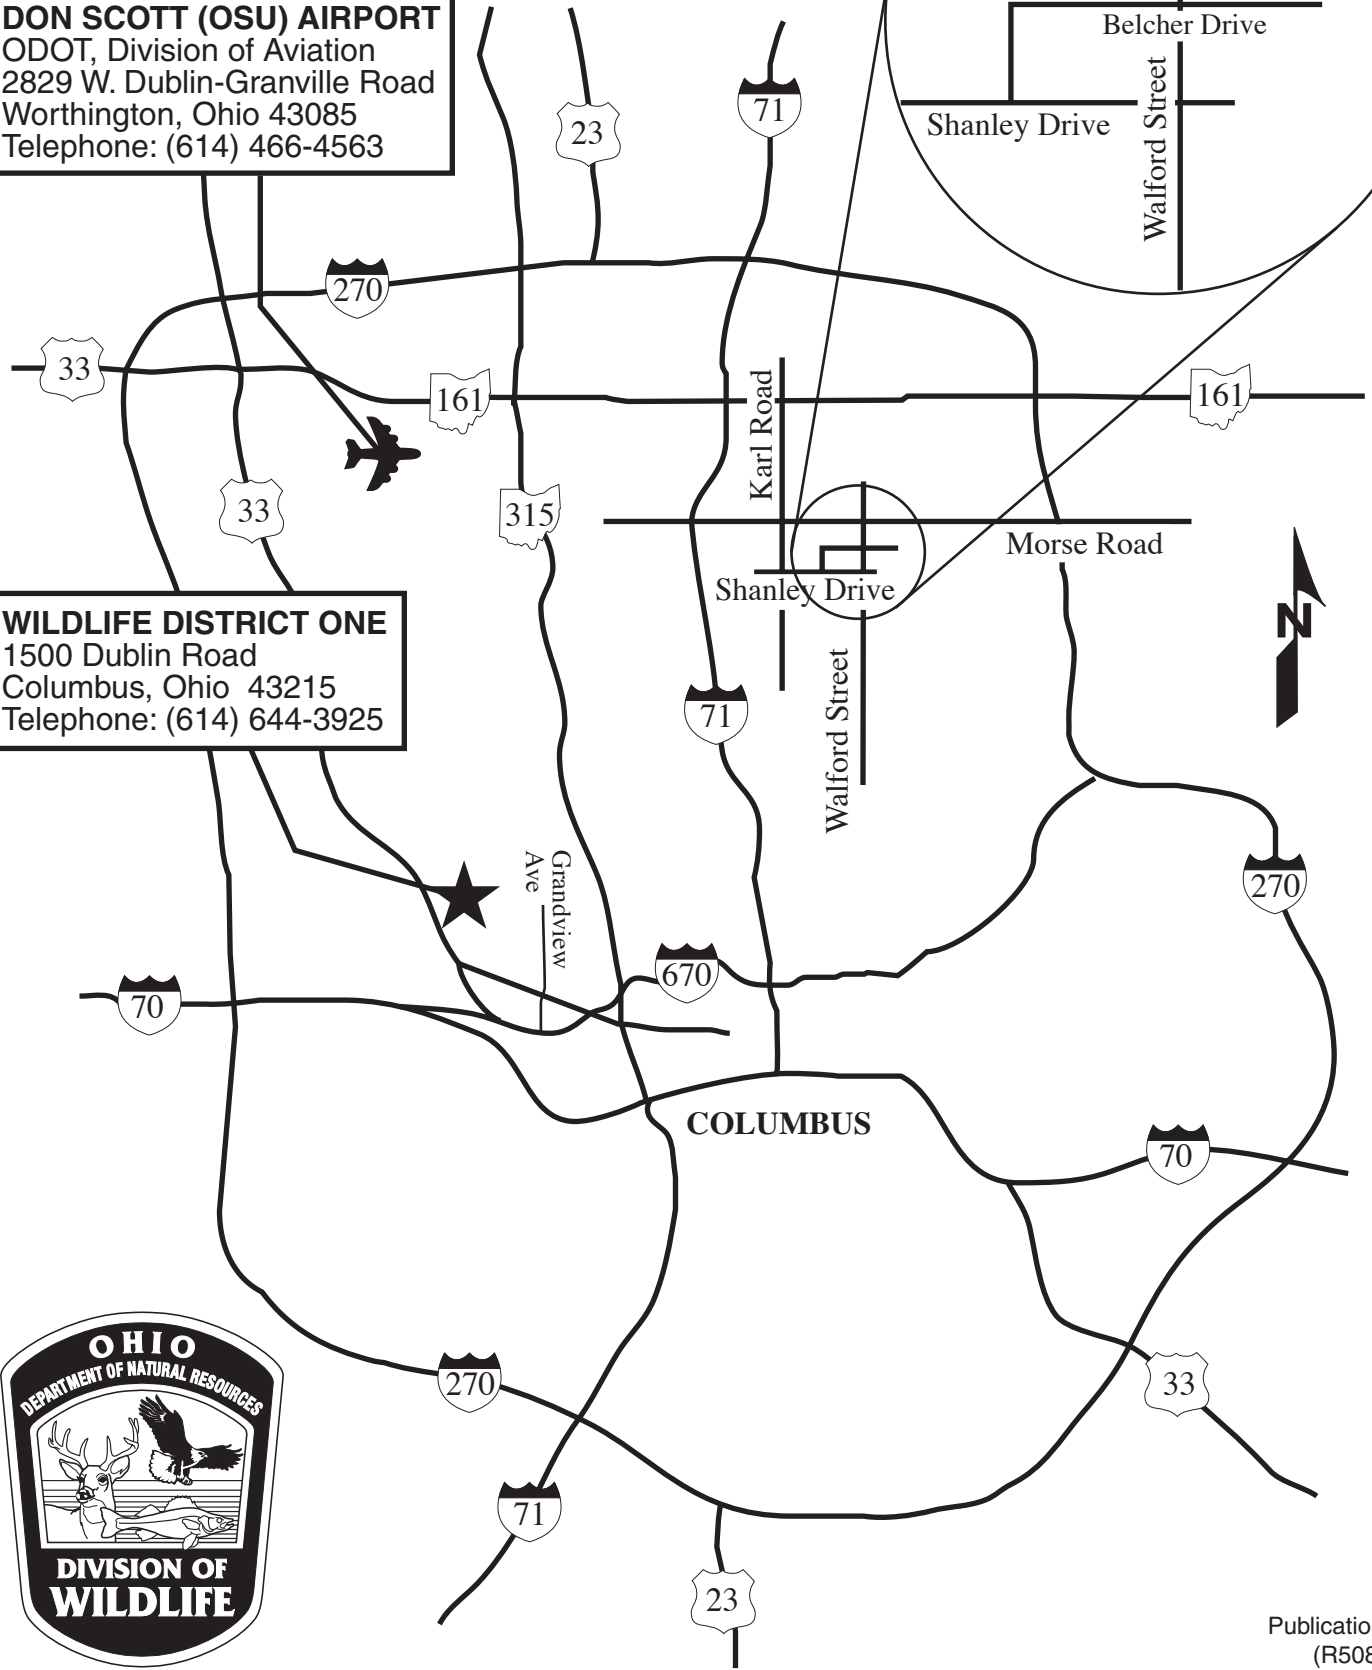

WILDLIFE CENTRAL OFFICE
20 45 Morse Road, Bldg. G
Columbus, Ohio 43229-6693
Telephone: (614) 265-6300

DON SCOTT (OSU) AIRPORT
ODOT, Division of Aviation
2829 W. Dublin-Granville Road
Worthington, Ohio 43085
Telephone: (614) 466-4563

WILDLIFE DISTRICT ONE
1500 Dublin Road
Columbus, Ohio 43215
Telephone: (614) 644-3925