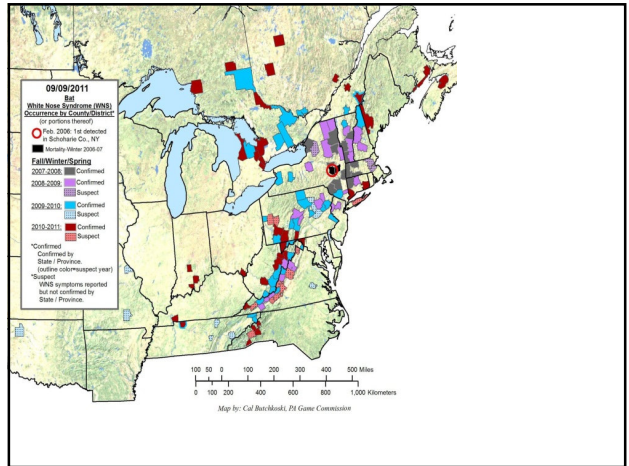

- Personnel
- Permits
- Population monitoring
- ODNR-DOW Bat Conservation Plan

- **Personnel**
- **Permits**
- **Population monitoring**
 - Bat database
 - Banding data
 - Hibernacula surveys
 - WNS surveillance
 - Acoustic Routes
- **ODNR-DOW Bat Conservation Plan**